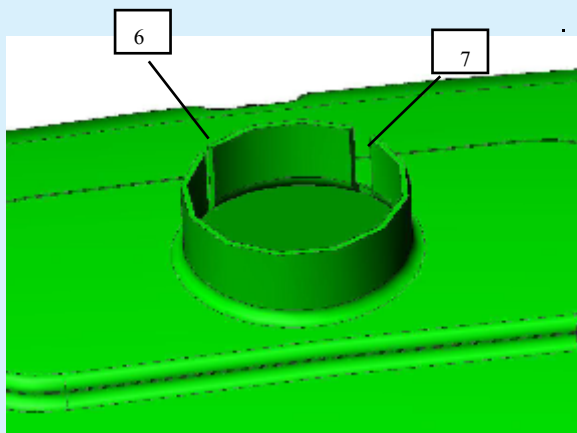

### Description

\* A large capacity (700 Ltr) domestic rainwater storage tank for the serious water user.

\* Available in Green, Granite & Sandstone.

Note: The green tank is standard with a green lid & the granite/sandstone tanks are standard with a black lid.

### Features

1. Downpipe Diverter Kit (No Filter)
2. 7" Lid
3. Lifting Handles
4. 3/4" BSP Tap
5. 3/4" BSP Tank Bung
6. Slot for submersible pump power cord (optional)
7. Slot for garden hose (optional)

## How It Works

1. Rainwater is fed into the tank from the downpipe using the included diverter.
2. The 7" lid can be removed for cleaning purposes. Fittings instructions & parts enclosed under lid.
3. Lifting handles on both ends of tank.
4. The tank is supplied with a ¾" BSP tap and ¾" BSP tank bung. Both fittings should be fitted on the front face of the tank. The fittings are interchangeable.
5. The tank neck has a 170mm aperture. This allows a submersible pump to be fitted into the tank.
6. Guide lines have been provided on the tank upstand to allow the end user to cut submersible pump slots if required.

## Technical Data

Dimensions:

Length: 1500mm

Height: 978mm

Width: 650mm

Internal Neck Diameter: 170mm

Capacity: 700 Ltr

Material: Polyethylene