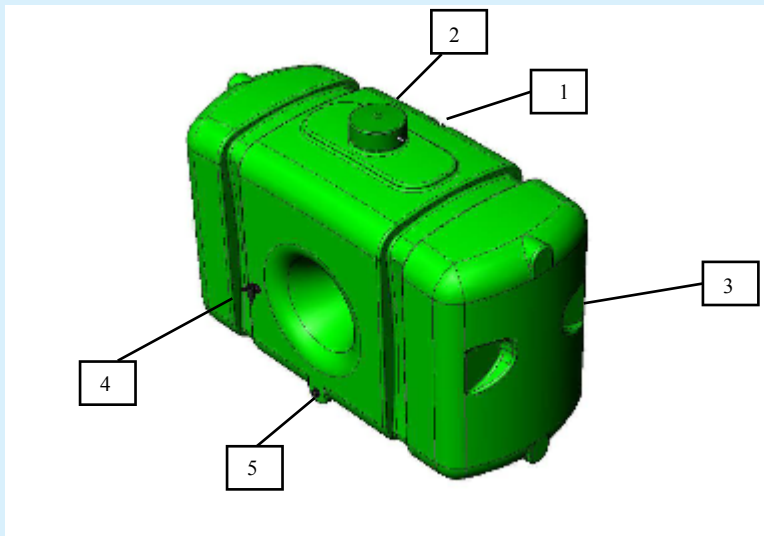

### Description

\* A large capacity (700 Ltr) domestic rainwater storage tank for the serious water user.

\* Available in Green, Granite & Sandstone.

Note: The green tank is standard with a green lid & the granite/sandstone tanks are standard with a black lid.

### Features

1. Downpipe Diverter Kit (No Filter)
2. 7" Lid
3. Lifting Handles
4. 3/4" BSP Tap
5. 3/4" BSP Tank Bung
6. Slot for submersible pump power cord (optional)
7. Slot for garden hose (optional)

## How It Works

1. Rainwater is fed into the tank from the downpipe using the included diverter.
2. The 7" lid can be removed for cleaning purposes. Fittings instructions & parts enclosed under lid.
3. Lifting handles on both ends of tank.
4. The tank is supplied with a ¾" BSP tap and ¾" BSP tank bung. Both fittings should be fitted on the front face of the tank. The fittings are interchangeable.
5. The tank neck has a 170mm aperture. This allows a submersible pump to be fitted into the tank.
6. Guide lines have been provided on the tank upstand to allow the end user to cut submersible pump slots if required.

## Technical Data

Dimensions:

Length: 1500mm

Height: 978mm

Width: 650mm

Internal Neck Diameter: 170mm

Capacity: 700 Ltr

Material: Polyethylene